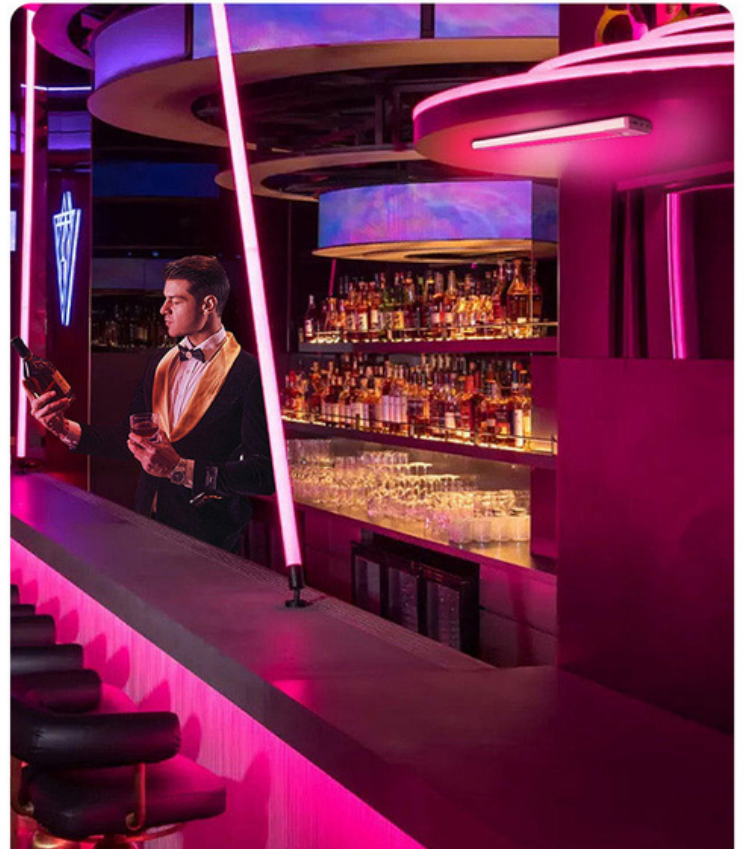

WARM WHITE

NATURE WHITE

45 LED RGB LIGHTS

Living Room

Wine Cabinet

Outdoor

Bar Counter

45 LED RGB Wireless Rechargeable Motion Sensor