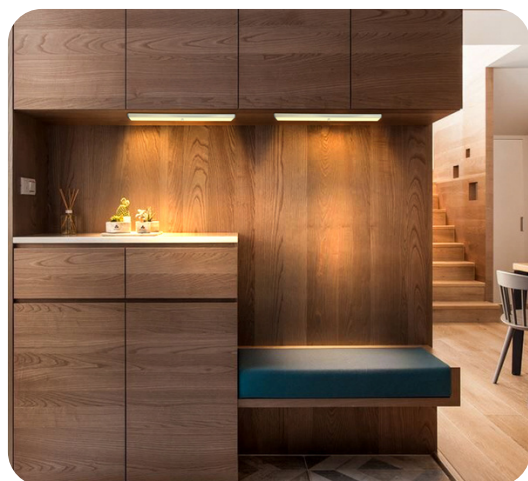

NATURE WHITE

20LED MOTION SENSOR LIGHTS

Cabinet

Bathroom

Wardrobe

Trunk

Specifications

Charging Voltage	5V
Color temperature	6000-6500K(Nature White) 2800-3000K(Warm White)
Endurance time	7H
Battery Capacity	1200ma/h
Dimension	LxWxH: 190x34x12.5mm