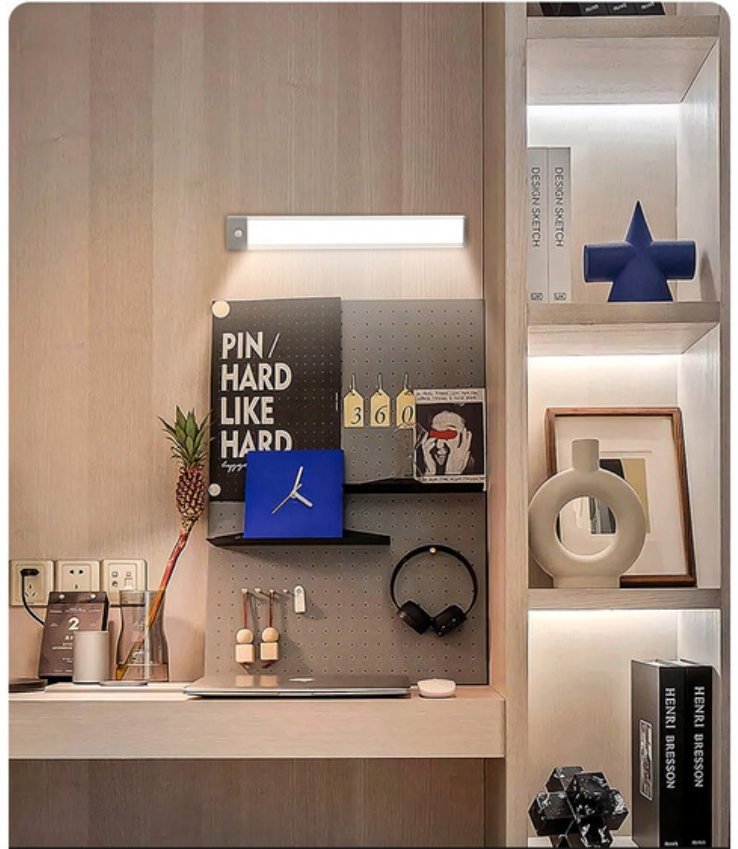

WARM WHITE

NATURE WHITE

60 LED MOTION SENSOR LIGHTS

Wardrobe

Desk

Bathroom

Stairs

3COLOR WIRELESS RECHARGEABLE MOTION SENSOR LIGHTS 60-LED