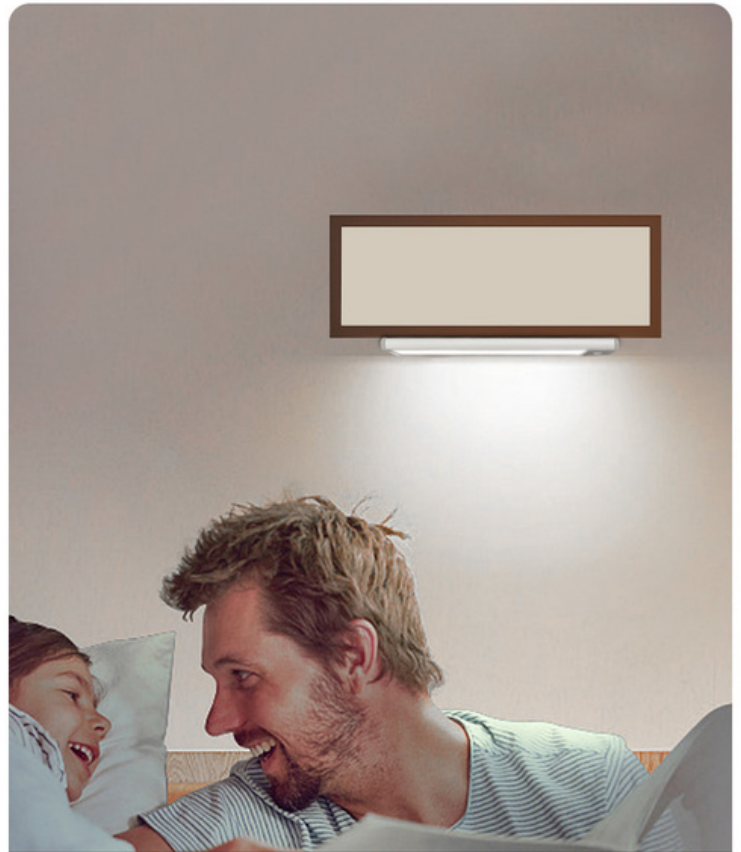

WHITE

WARM

35LED MOTION SENSOR LIGHTS

Cabinet

Stairs

Wardrobe

Bedroom

3 Color Wireless Rechargeable Motion Sensor Cabinet Lights 35-LED