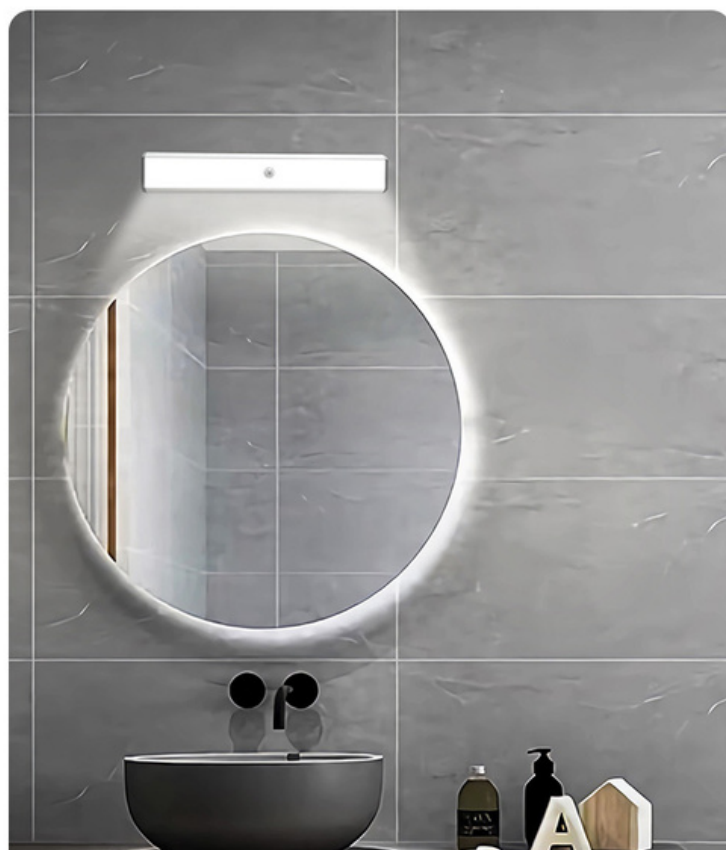

NATURE WHITE

20LED MOTION SENSOR LIGHTS

Cabinet

Bathroom

Wardrobe

Trunk

Specifications

Charging Voltage	5V
Color temperature	6000-6500K(Nature White) 2800-3000K(Warm White)
Endurance time	7H
Battery Capacity	1200ma/h
Dimension	LxWxH: 190x34x12.5mm