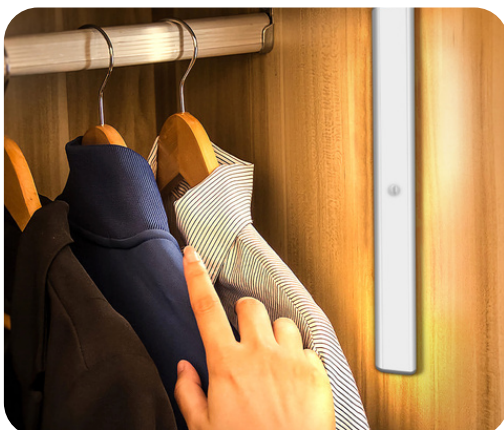

NATURE WARM