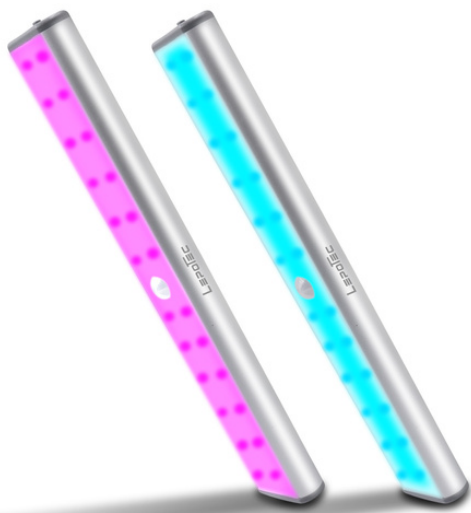

24 LED RGB Wireless Rechargeable Motion Sensor

Specifications

Charging Voltage	5V
Color temperature	12H
Endurance time	12H
Battery Capacity	2200ma/h
Dimension	LxWxH: 251x41x20mm

STAIRS

BEDROOM

OFFICE